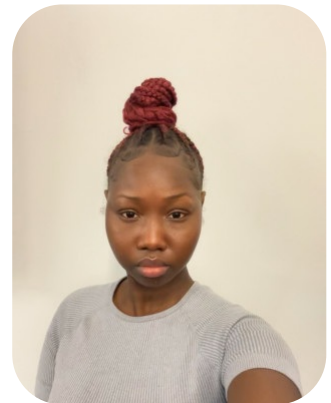

Rim Koko

Age: 16-20	Height: 5ft6inch	Eye Colour: Black	Accent: London
Gender:F	Weight: 48kg	Waist: 30	Bust: 35
Location: Britain North	Shoe Size: 6	Hips: 38	
Drives: Yes	Hair Color: Red		

Talents
COMMERCIAL MODELS