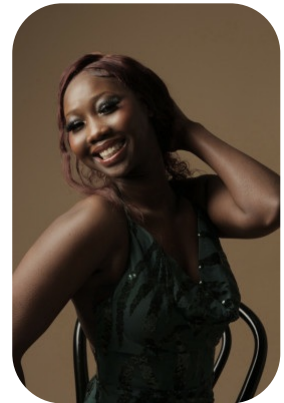

Rim Koko

Age: 16-20	Height: 5ft6inch	Eye Colour: Black	Accent: London
Gender:F	Weight: 48kg	Waist: 30	Bust: 35
Location: Britain North	Shoe Size: 6	Hips: 38	
Drives: Yes	Hair Color: Red		

Talents
COMMERCIAL MODELS